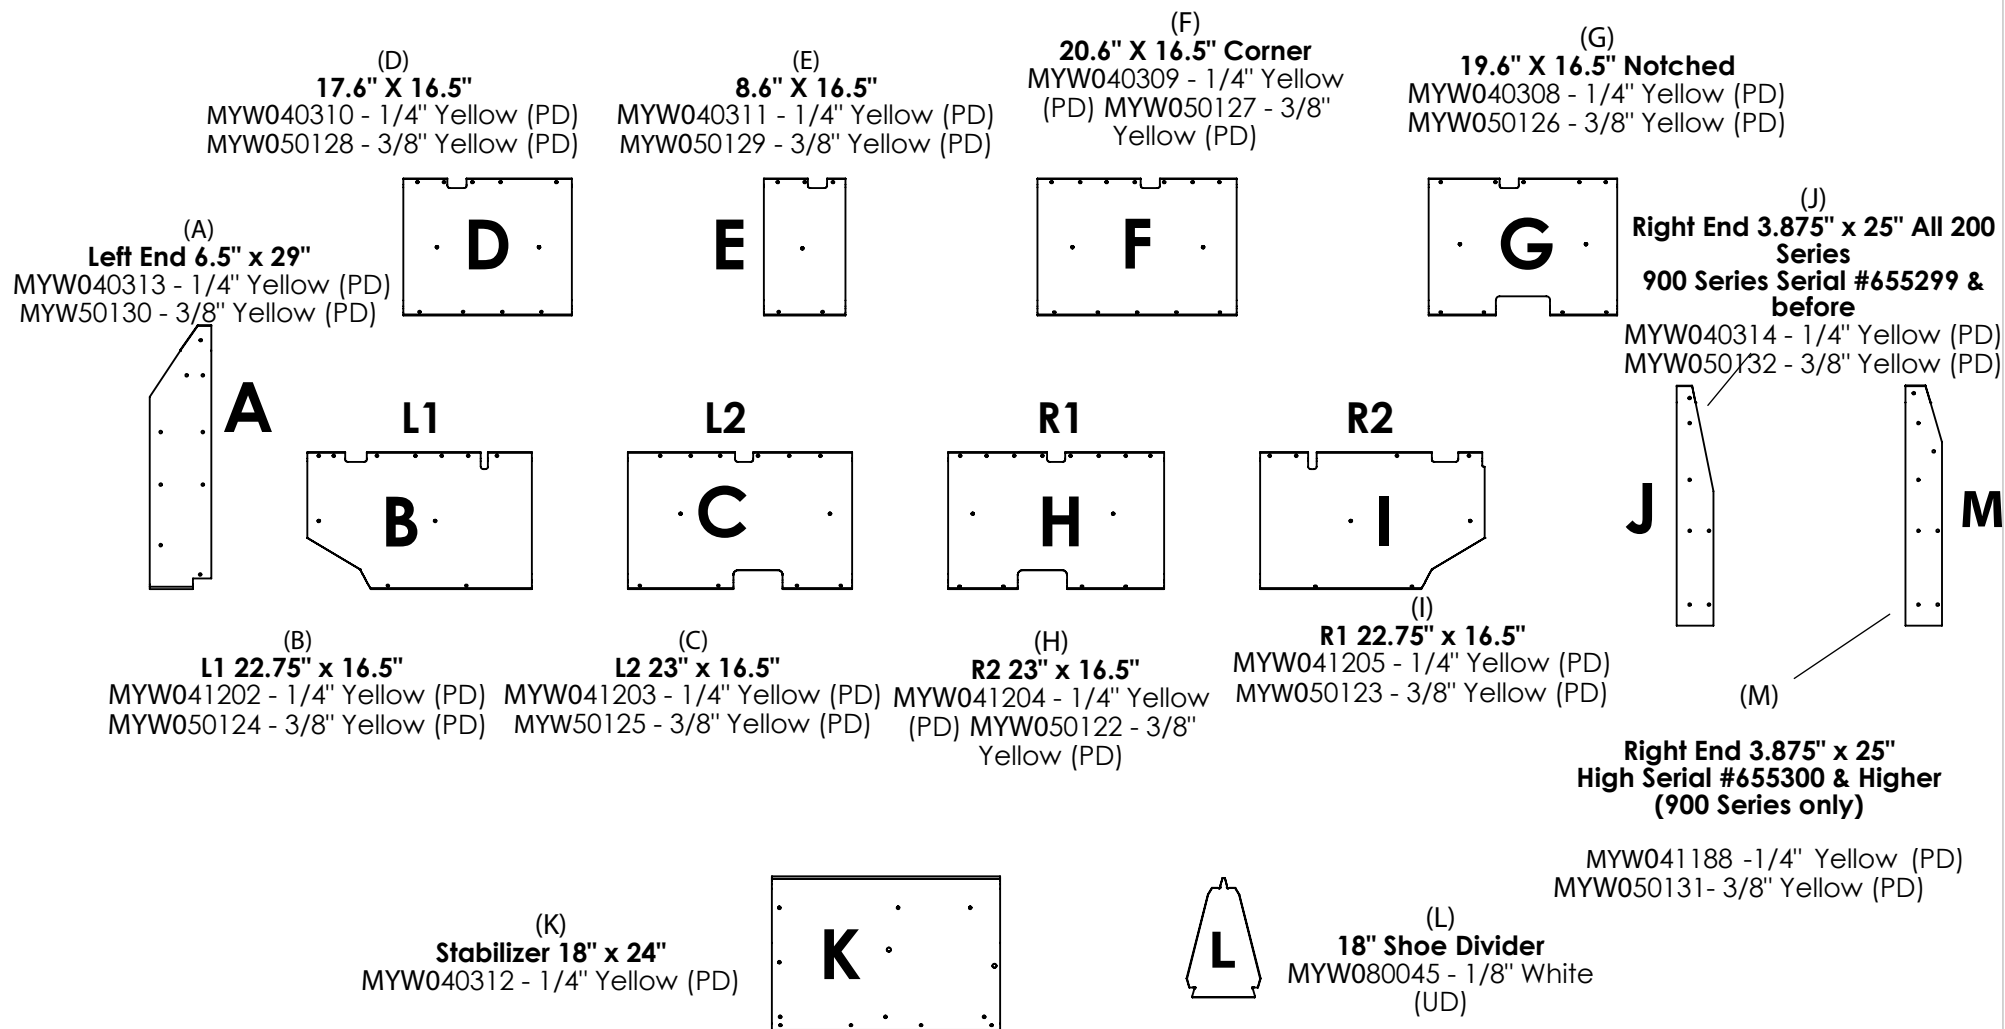

JOHN DEERE 200/900 FLEX HEAD

Complete Sets		Skid Qty Reference											Rivets
Length	Model	A	B	C	D	E	F	G	H	I	J	K	
30'	200/900	1	1	1	2	4	2	7	1	1	1	1	236
25'	200/900	1	1	1	0	2	4	5	1	1	1	1	208
24'	200/900	1	1	1	0	0	5	4	1	1	1	1	199
22'	900	1	1	1	4	1	0	4	1	1	1	1	179
22'	200	1	1	1	0	1	4	4	1	1	1	1	191
20'	200/900	1	1	1	0	4	2	4	1	1	1	1	181
18'	200/900	1	1	1	2	2	3	1	1	1	1	1	172
16'	200/900	1	1	1	0	1	2	2	1	1	1	1	141
15'	900	1	1	1	2	1	0	2	1	1	1	1	135
15'	200	1	1	1	0	2	1	2	1	1	1	1	133
13'	200/900	1	1	1	2	1	0	2	1	1	1	1	135

Complete Sets		
	3/8" Yellow (PD)	1/4" Yellow (PD)
30'	MYW090100	MYW080040
25'	MYW090101	MYW080036
24'	MYW090102	MYW080552
22' (900)	MYW090103	MYW080171
22' (200)	MYW090104	MYW080792
20'	MYW090105	MYW080024
18'	MYW090106	MYW080020
16'	MYW090107	MYW080858
15' (900)	MYW090108	MYW080016
15' (200)	MYW090109	MYW081065
13'	MYW090110	MYW081066

www.sidist.com

(800)368-7773

13540 Spencerville Road
Spencerville, OH 45887

08/04/2023

JOHN DEERE 200/900 FLEX HEAD

www.sidist.com

(800)368-7773

13540 Spencerville Road
 Spencerville, OH 45887